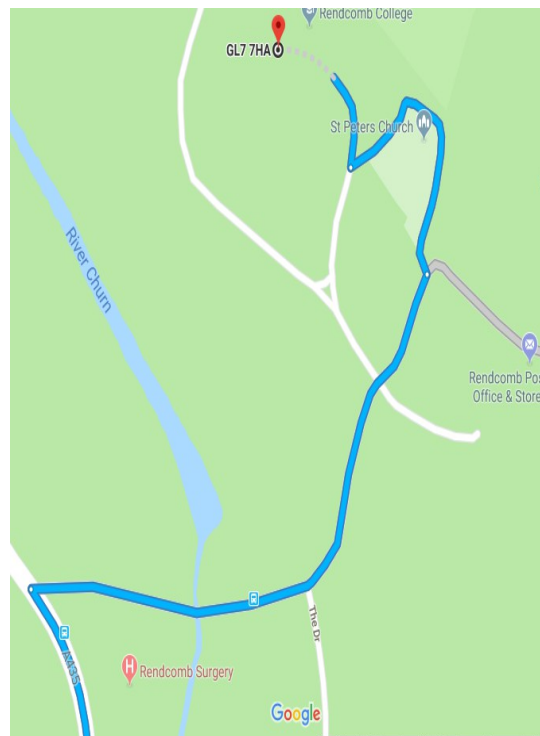

Gloucestershire Cross Country Country Championships at Rendcomb College 05/01/19 Promoted by Cirencester AC

The postcode for Rendcomb college is GL7 7HA. Please park in the visitors car park (liftshare were possible as there is limited parking).

Travel directions

Rendcomb College is located off the A435 between Cheltenham and Cirencester. Signs and marshals will direct you to the car park on your approach.

As this is a school field we have been asked to remind you that for health reasons dogs are not allowed on the school grounds.

The course is suitable for studded shoes and spikes. It is good practice to walk the course before racing. It consists of a mix of grazed fields, wooded tracks and several stream crossings. It is run anti-clockwise.