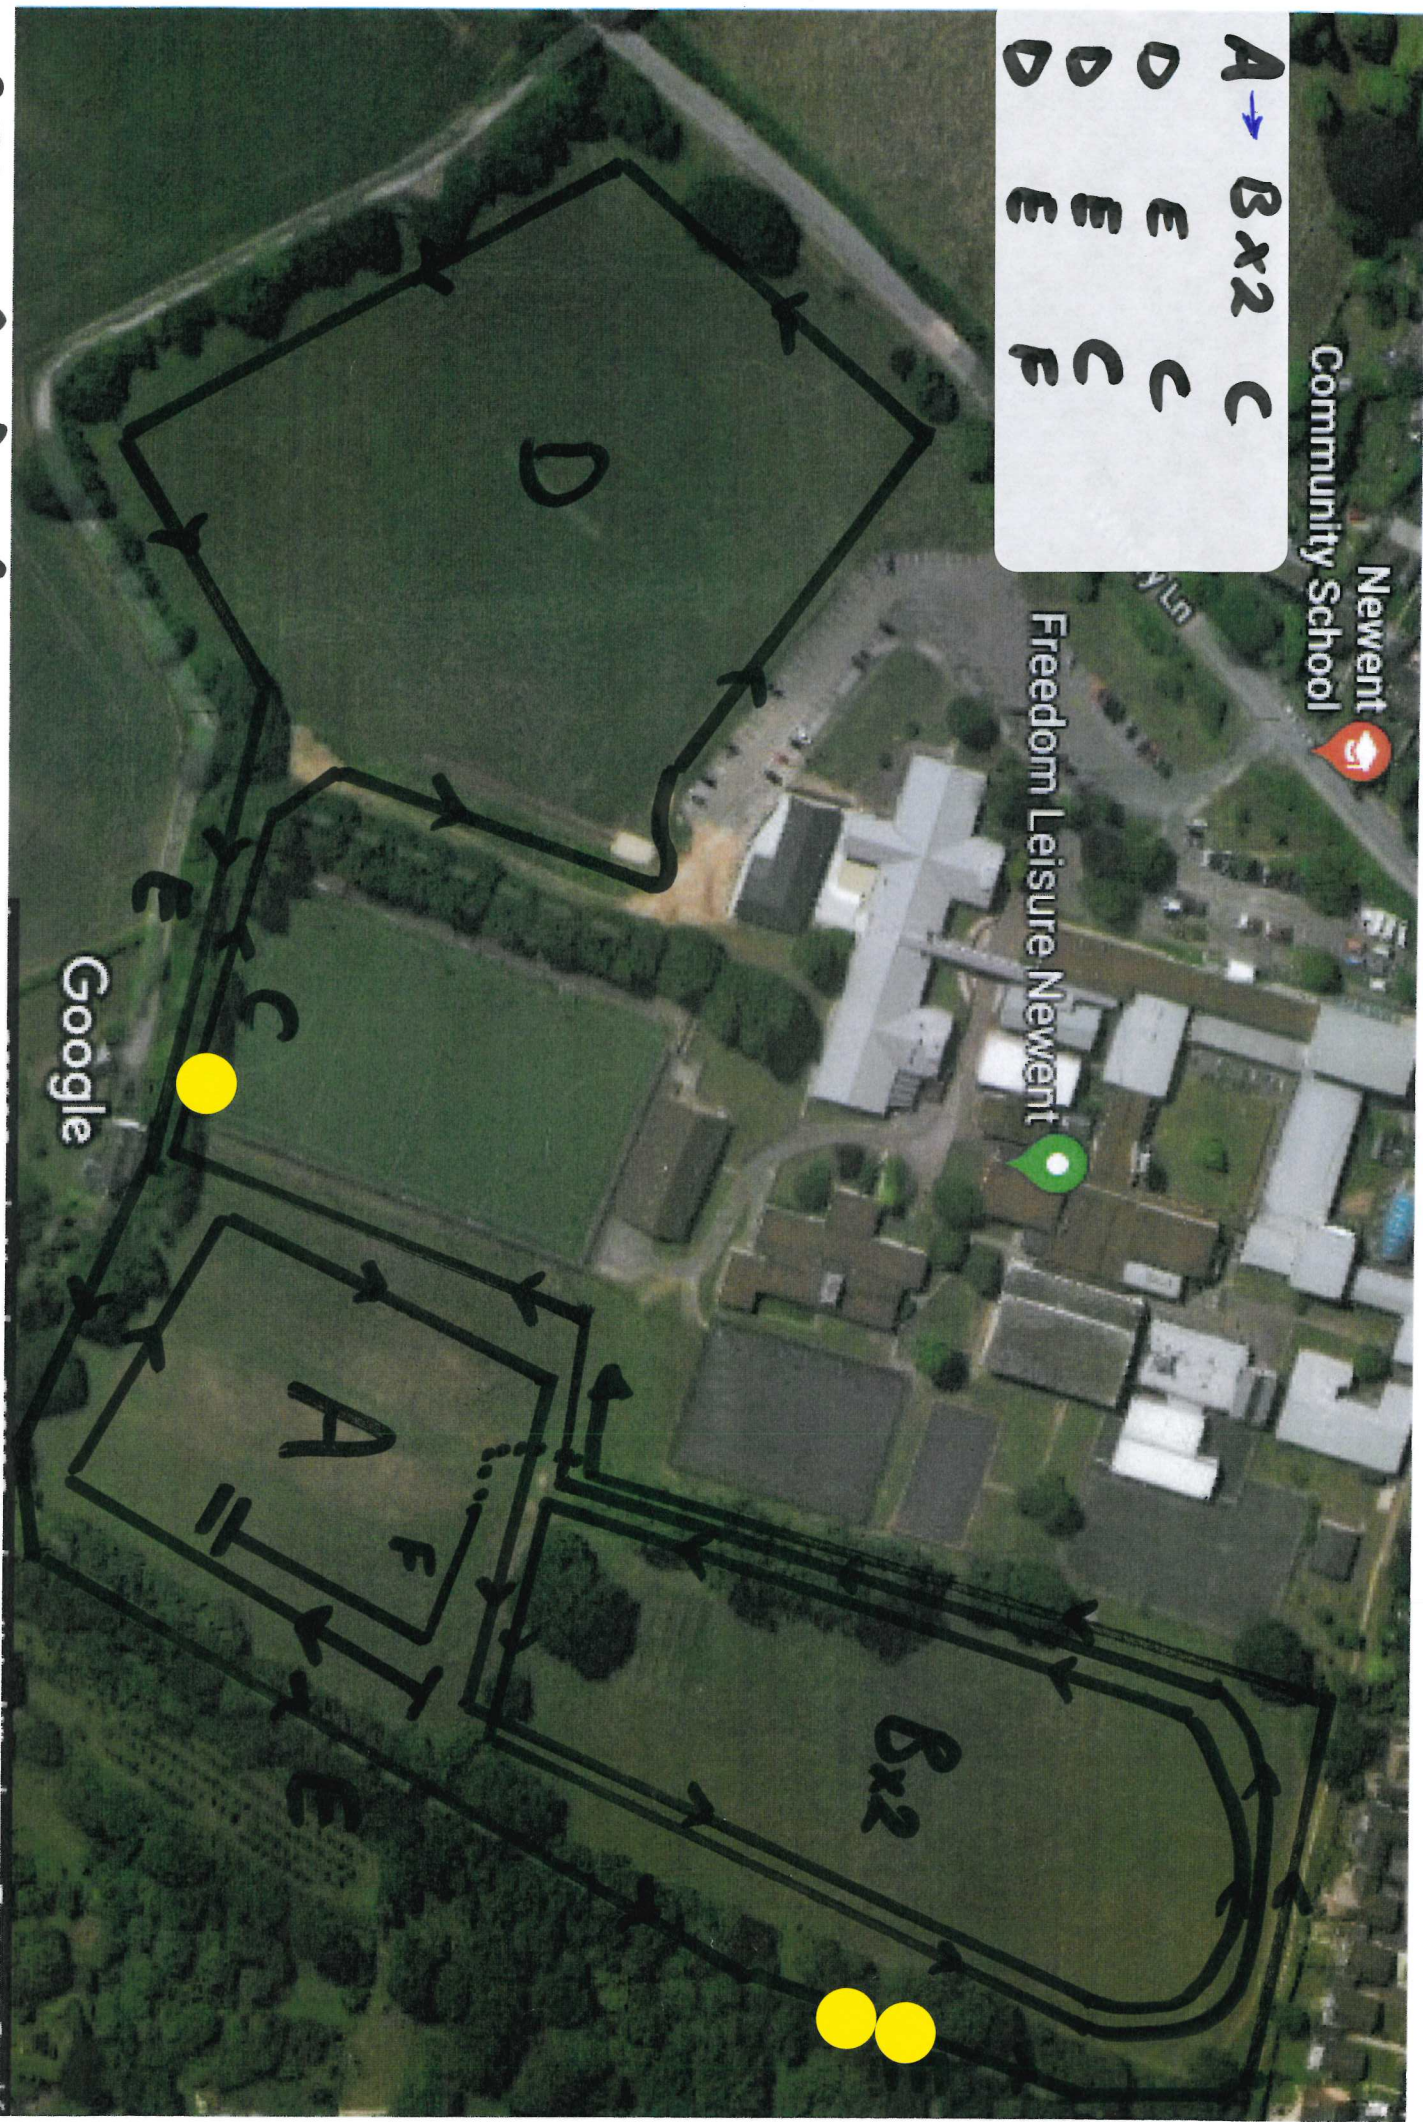

..... CAR ROUTE
TO NEWENT SCHOOL

• Follow the lane from the school back to the 'T' junction

• TURN RIGHT THEN QUICK LEFT - CAR PARK AHEAD

.... ROUTE FROM SCHOOL TO CAR PARKING IN NEWENT NO CHARGE ON SUNDAY

JUNIOR GIRLS 3.5K
Y 8-9

Newent Community School

- A → Bx2 C
- D E C
- D E C
- D E F

Freedom Leisure Newent

Google

SENIOR BOYS
Y12-13

6.44K