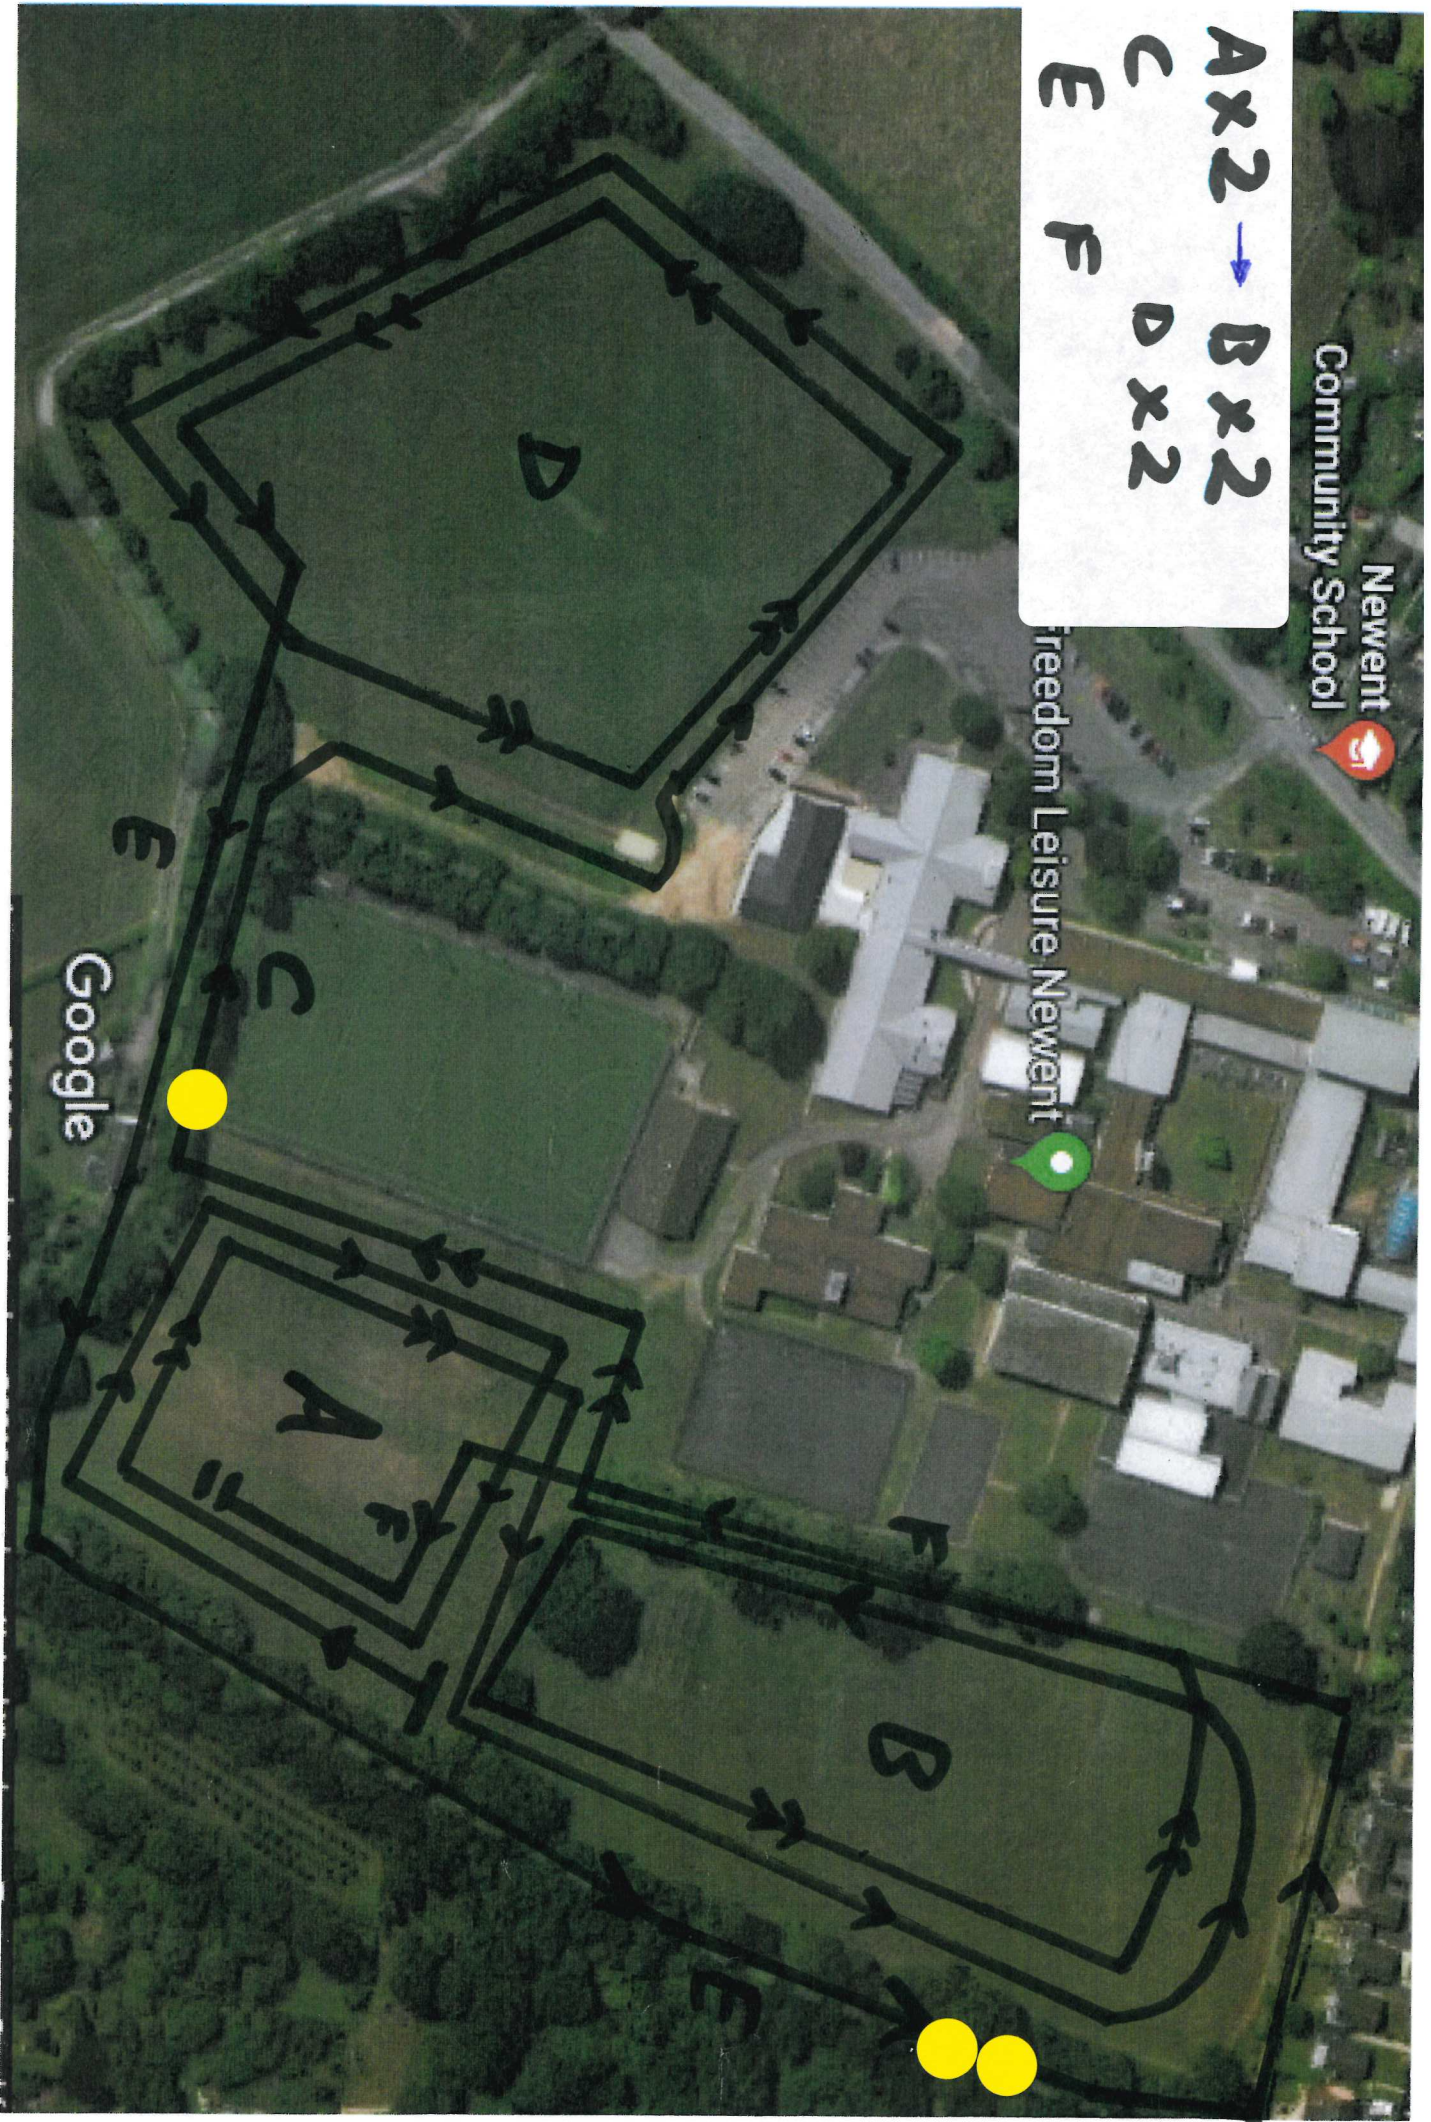

..... CAR ROUTE
TO NEWENT SCHOOL

• Follow the lane from the school back to the 'T' junction

• TURN RIGHT THEN QUICK LEFT - CAR PARK AHEAD

.... ROUTE FROM SCHOOL TO CAR PARKING IN NEWENT NO CHARGE ON SUNDAY

JUNIOR BOYS
Y 8-9

INTER GIRLS
Y 10-11
3-65K

Newent
Community School

Ax2 → Bx2
C Dx2
E F

Freedom Leisure Newent

Google

SENIOR GIRLS Y12-13 4.03k

Newent
Community School