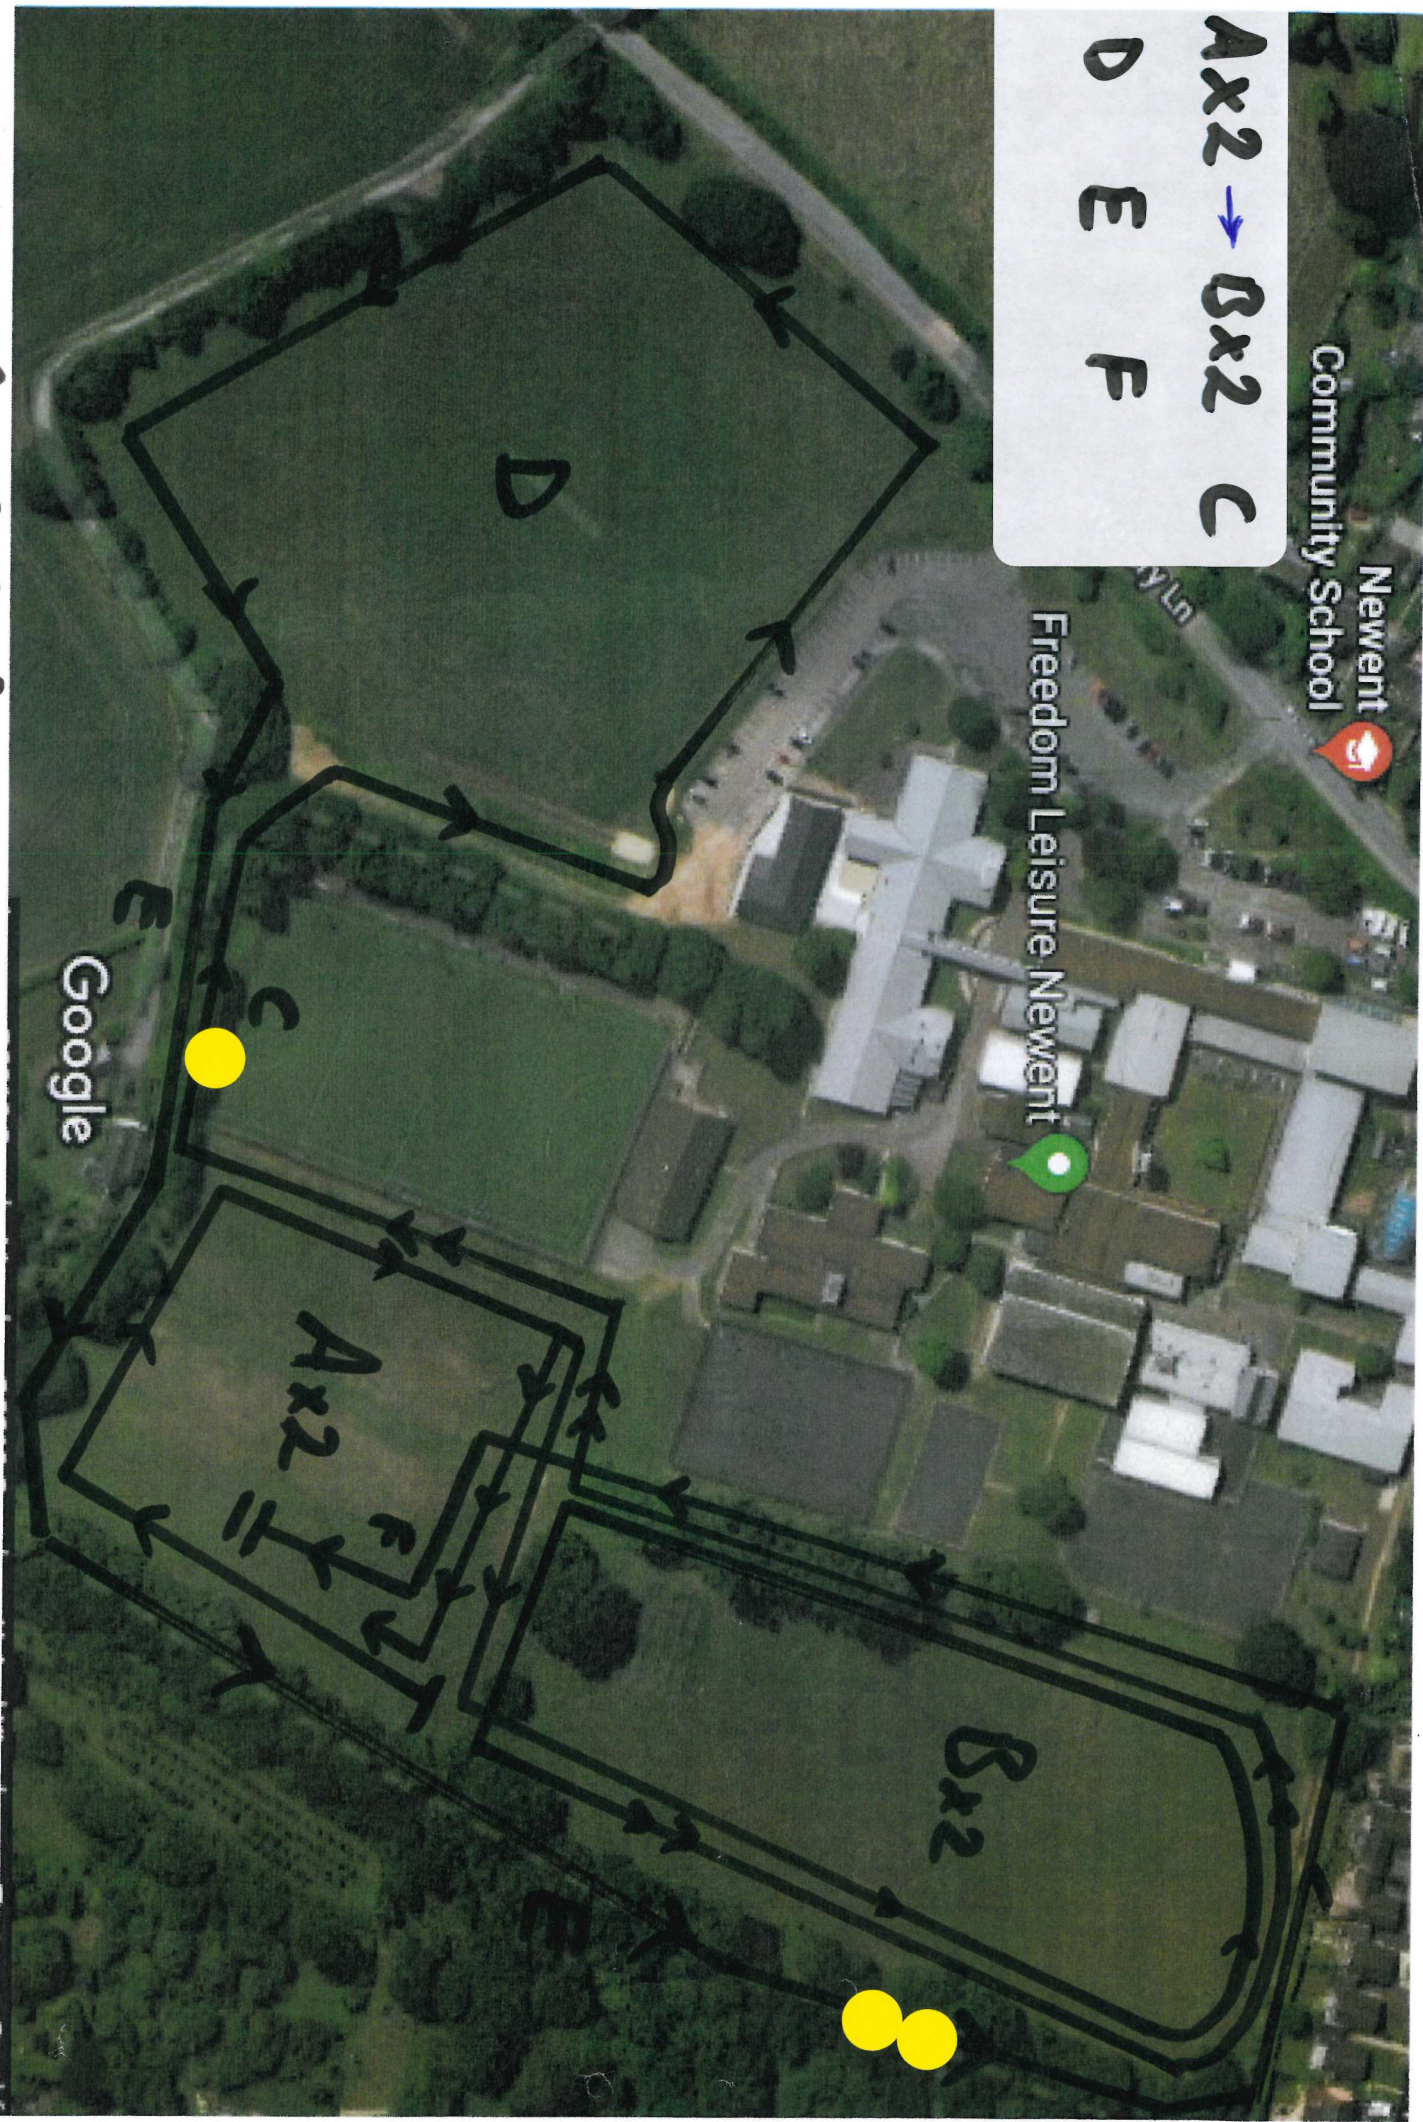

Newent Community School

Ax2 → Bx2 C
D E F

Freedom Leisure Newent

Google

JUNIOR GIRLS 3.5K
Y 8-9