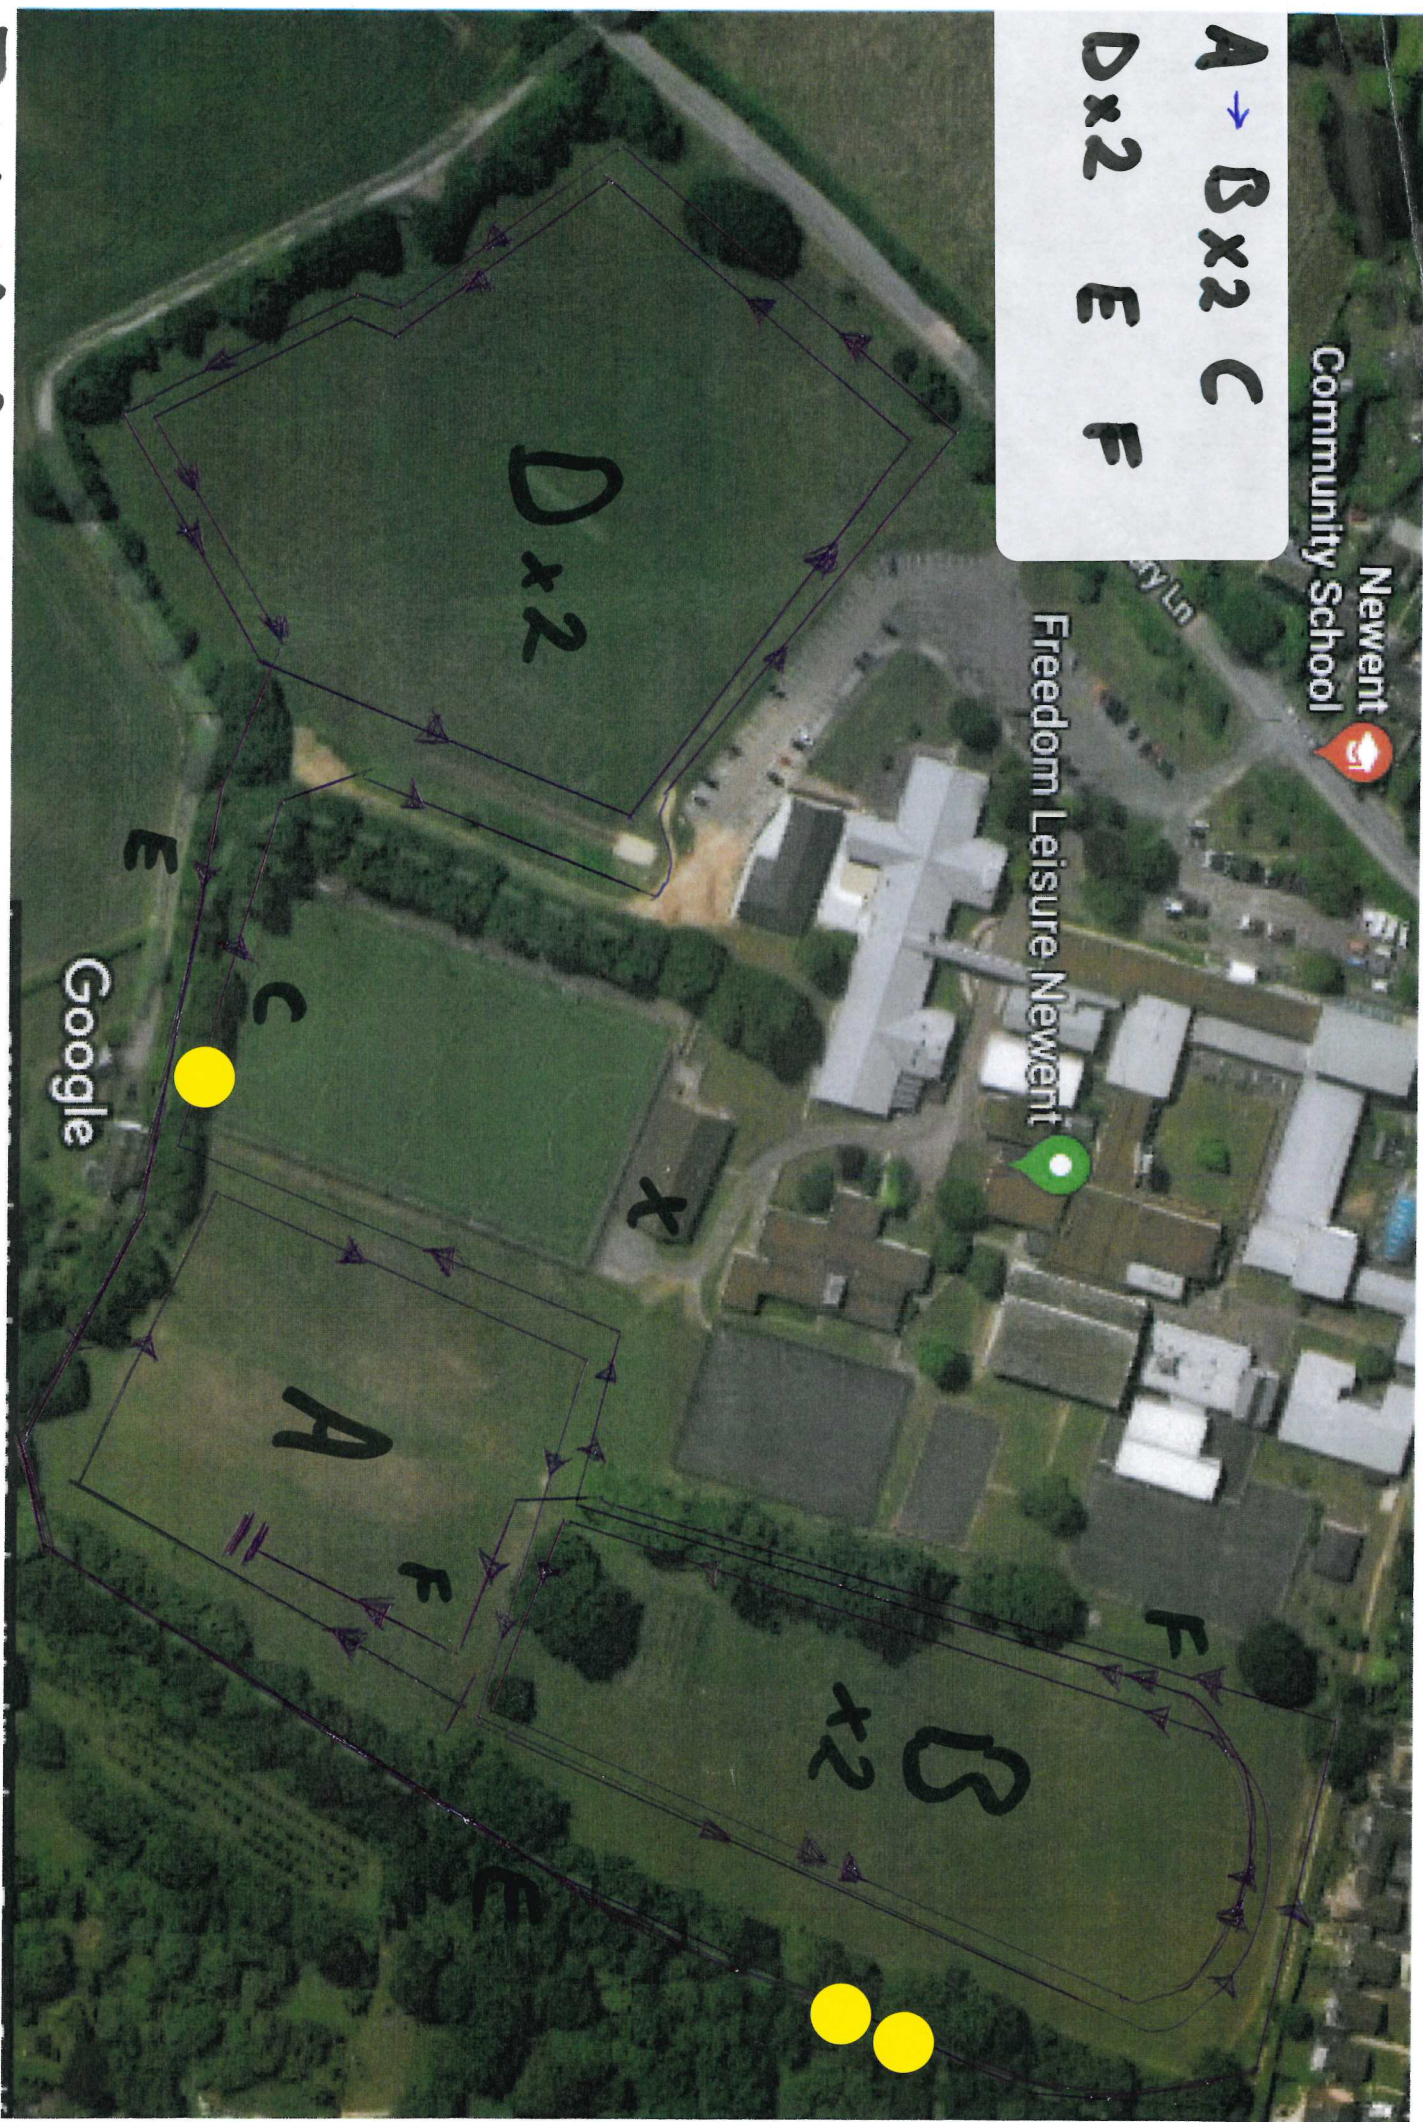

..... CAR ROUTE
TO NEWENT SCHOOL

• Follow the lane from the school back to the 'T' junction

• TURN RIGHT THEN QUICK LEFT - CAR PARK AHEAD

.... ROUTE FROM SCHOOL TO CAR PARKING IN NEWENT NO CHARGE ON SUNDAY

● REGISTRATION

A → B C
Dx2 E F

Newent
Community School

Freedom Leisure Newent

Google

MINOR BOYS 3-15K YEAR 7 MINOR GIRLS

Newent Community School

A → B x2 C
D x2 E F