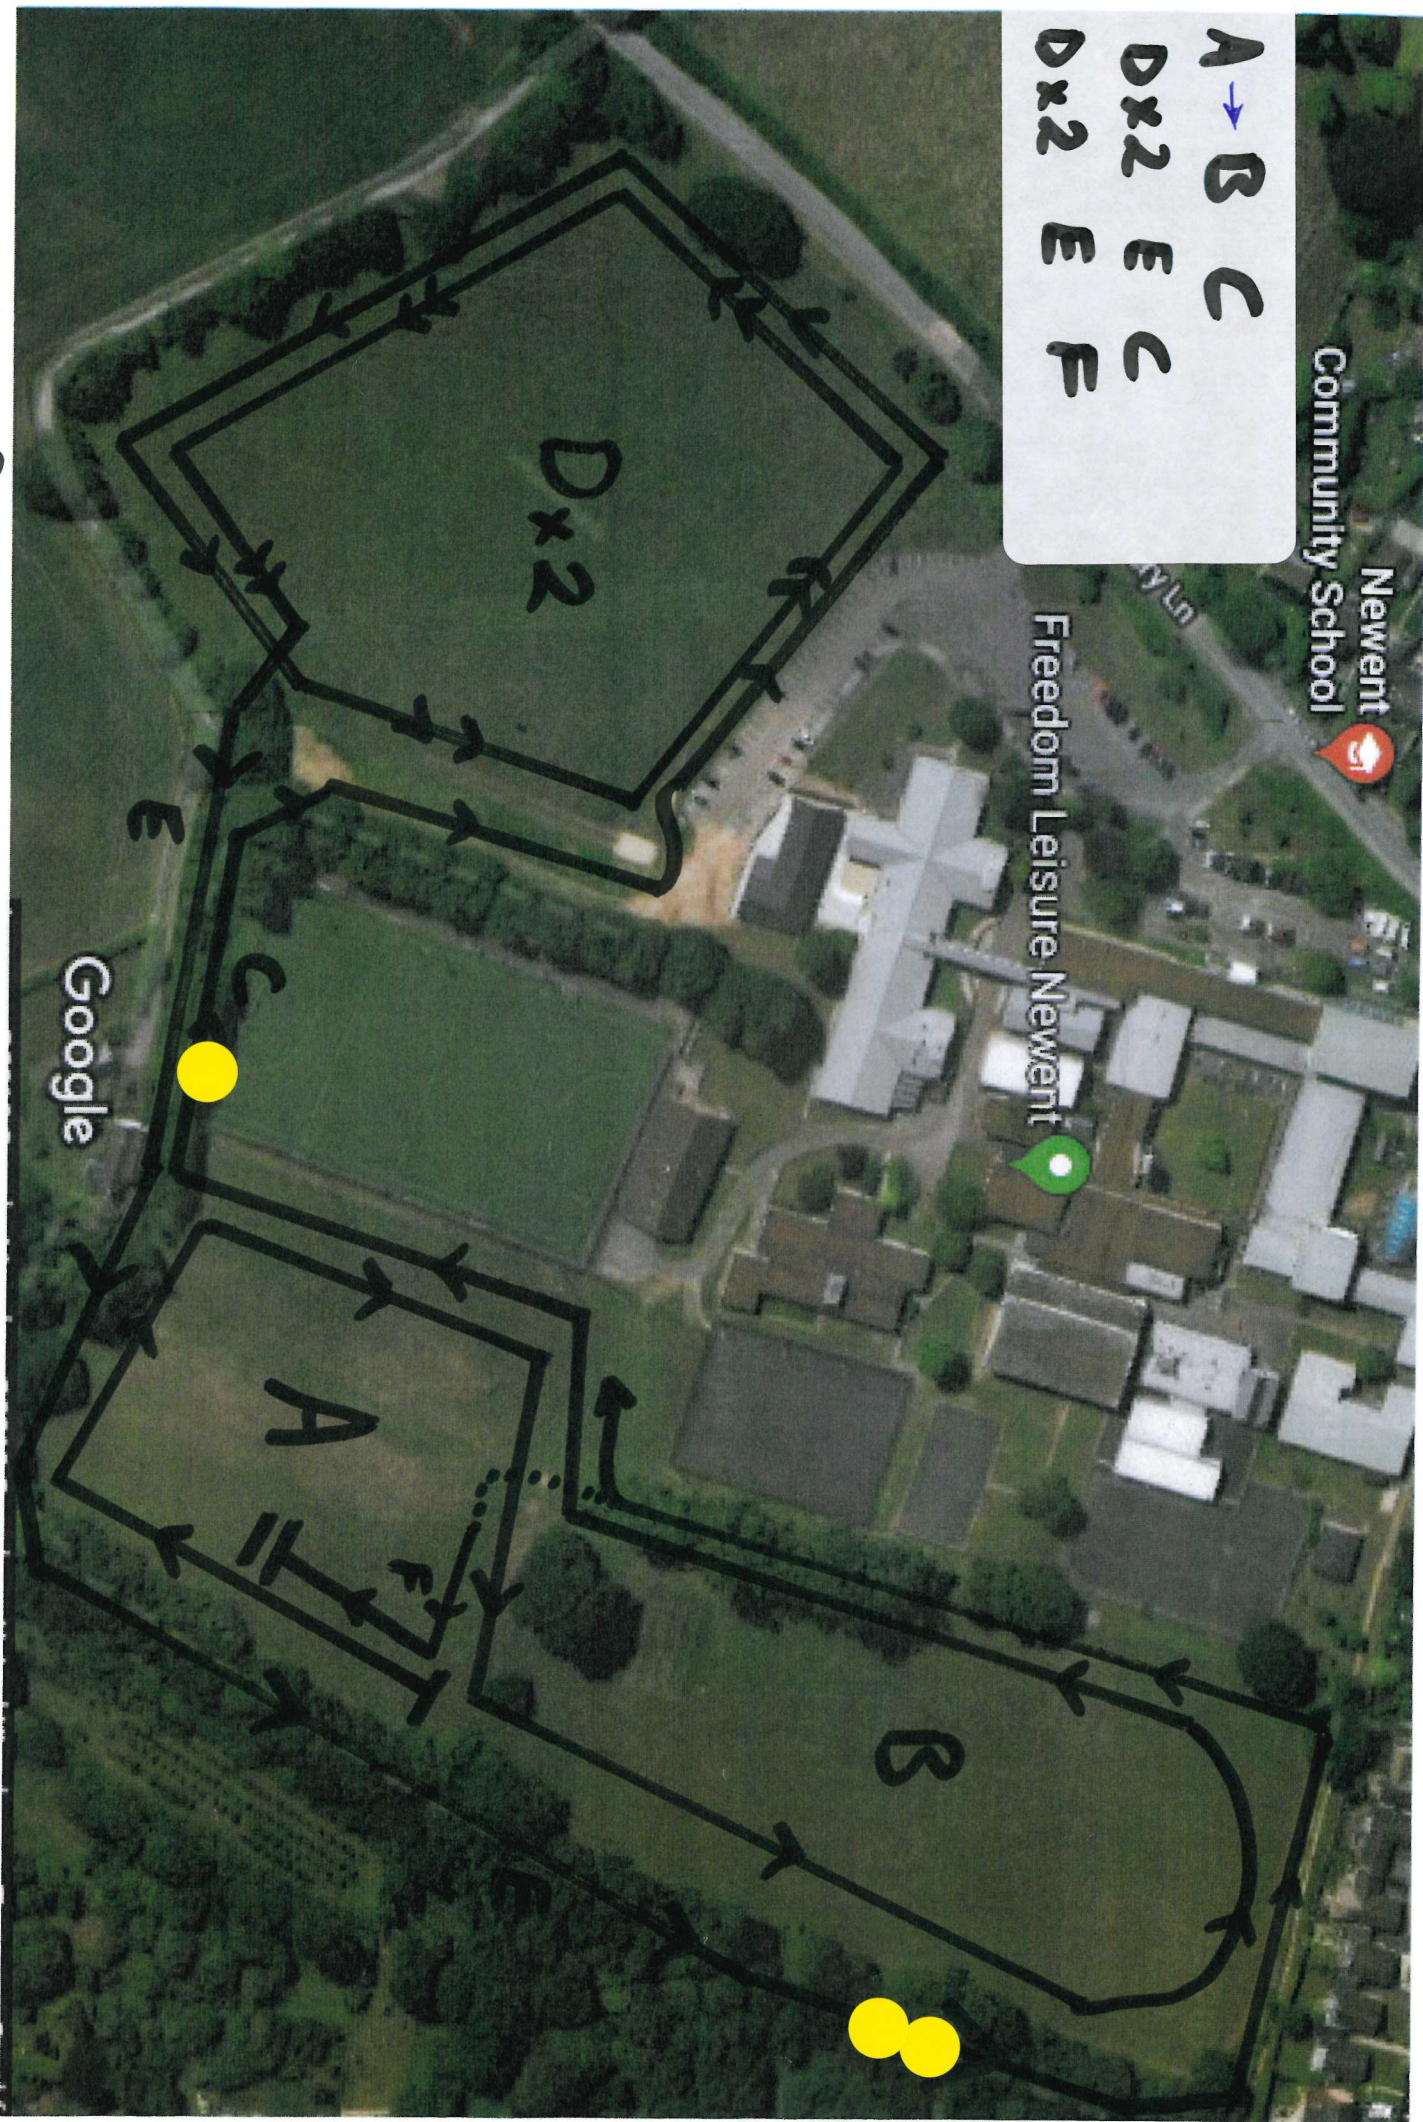

..... CAR ROUTE
TO NEWENT SCHOOL

• Follow the lane from the school back to the 'T' junction

• TURN RIGHT THEN QUICK LEFT - CAR PARK AHEAD

.... ROUTE FROM SCHOOL TO CAR PARKING IN NEWENT NO CHARGE ON SUNDAY

JUNIOR BOYS
Y 8-9

INTER GIRLS
Y 10-11
3-65K

Newent
Community School

Ax2 → Bx2
C Dx2
E F

Freedom Leisure Newent

Google

SENIOR GIRLS Y12-13 4.03k

Newent
Community School

A → B C
Dx2 E C
Dx2 E F

Freedom Leisure Newent

Google

INTER BOYS S.32K
Y10-11

Newent Community School

Ax2 → Bx2 C
D E F

Freedom Leisure Newent

Google