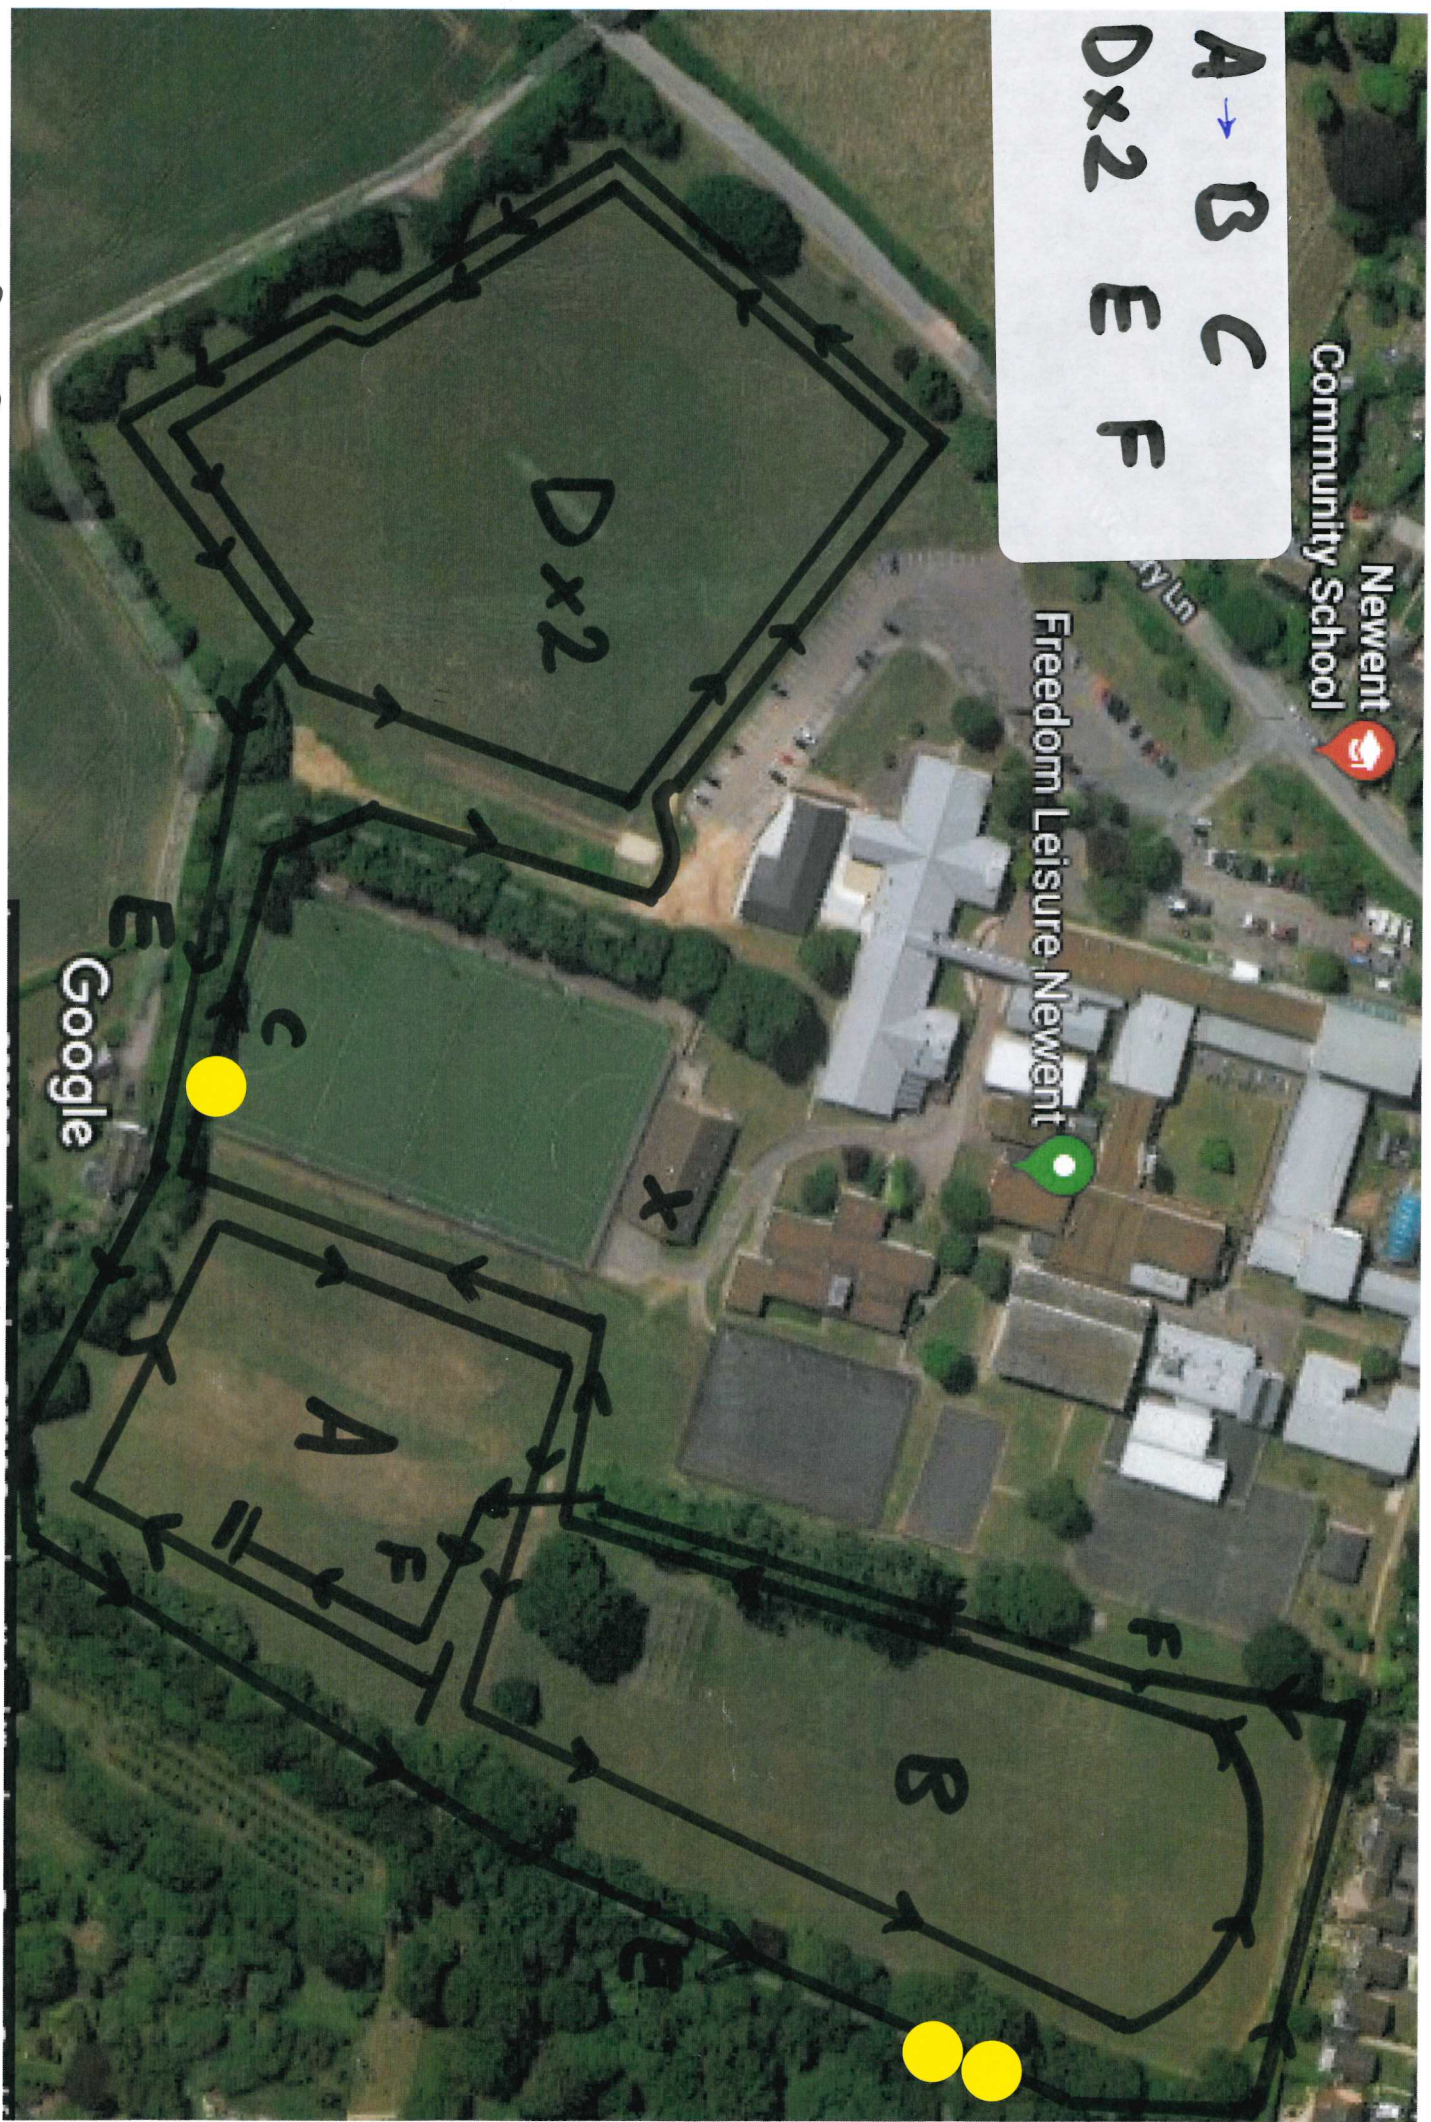

..... CAR ROUTE
TO NEWENT SCHOOL

• Follow the lane from the school back to the 'T' junction

• TURN RIGHT THEN QUICK LEFT - CAR PARK AHEAD

.... ROUTE FROM SCHOOL TO CAR PARKING IN NEWENT NO CHARGE ON SUNDAY

● REGISTRATION

A → B C
Dx2 E F

Newent
Community School

Freedom Leisure Newent

Google

MINOR BOYS 3-15K YEAR 7 MINOR GIRLS

Newent Community School

A → B x2 C
D x2 E F