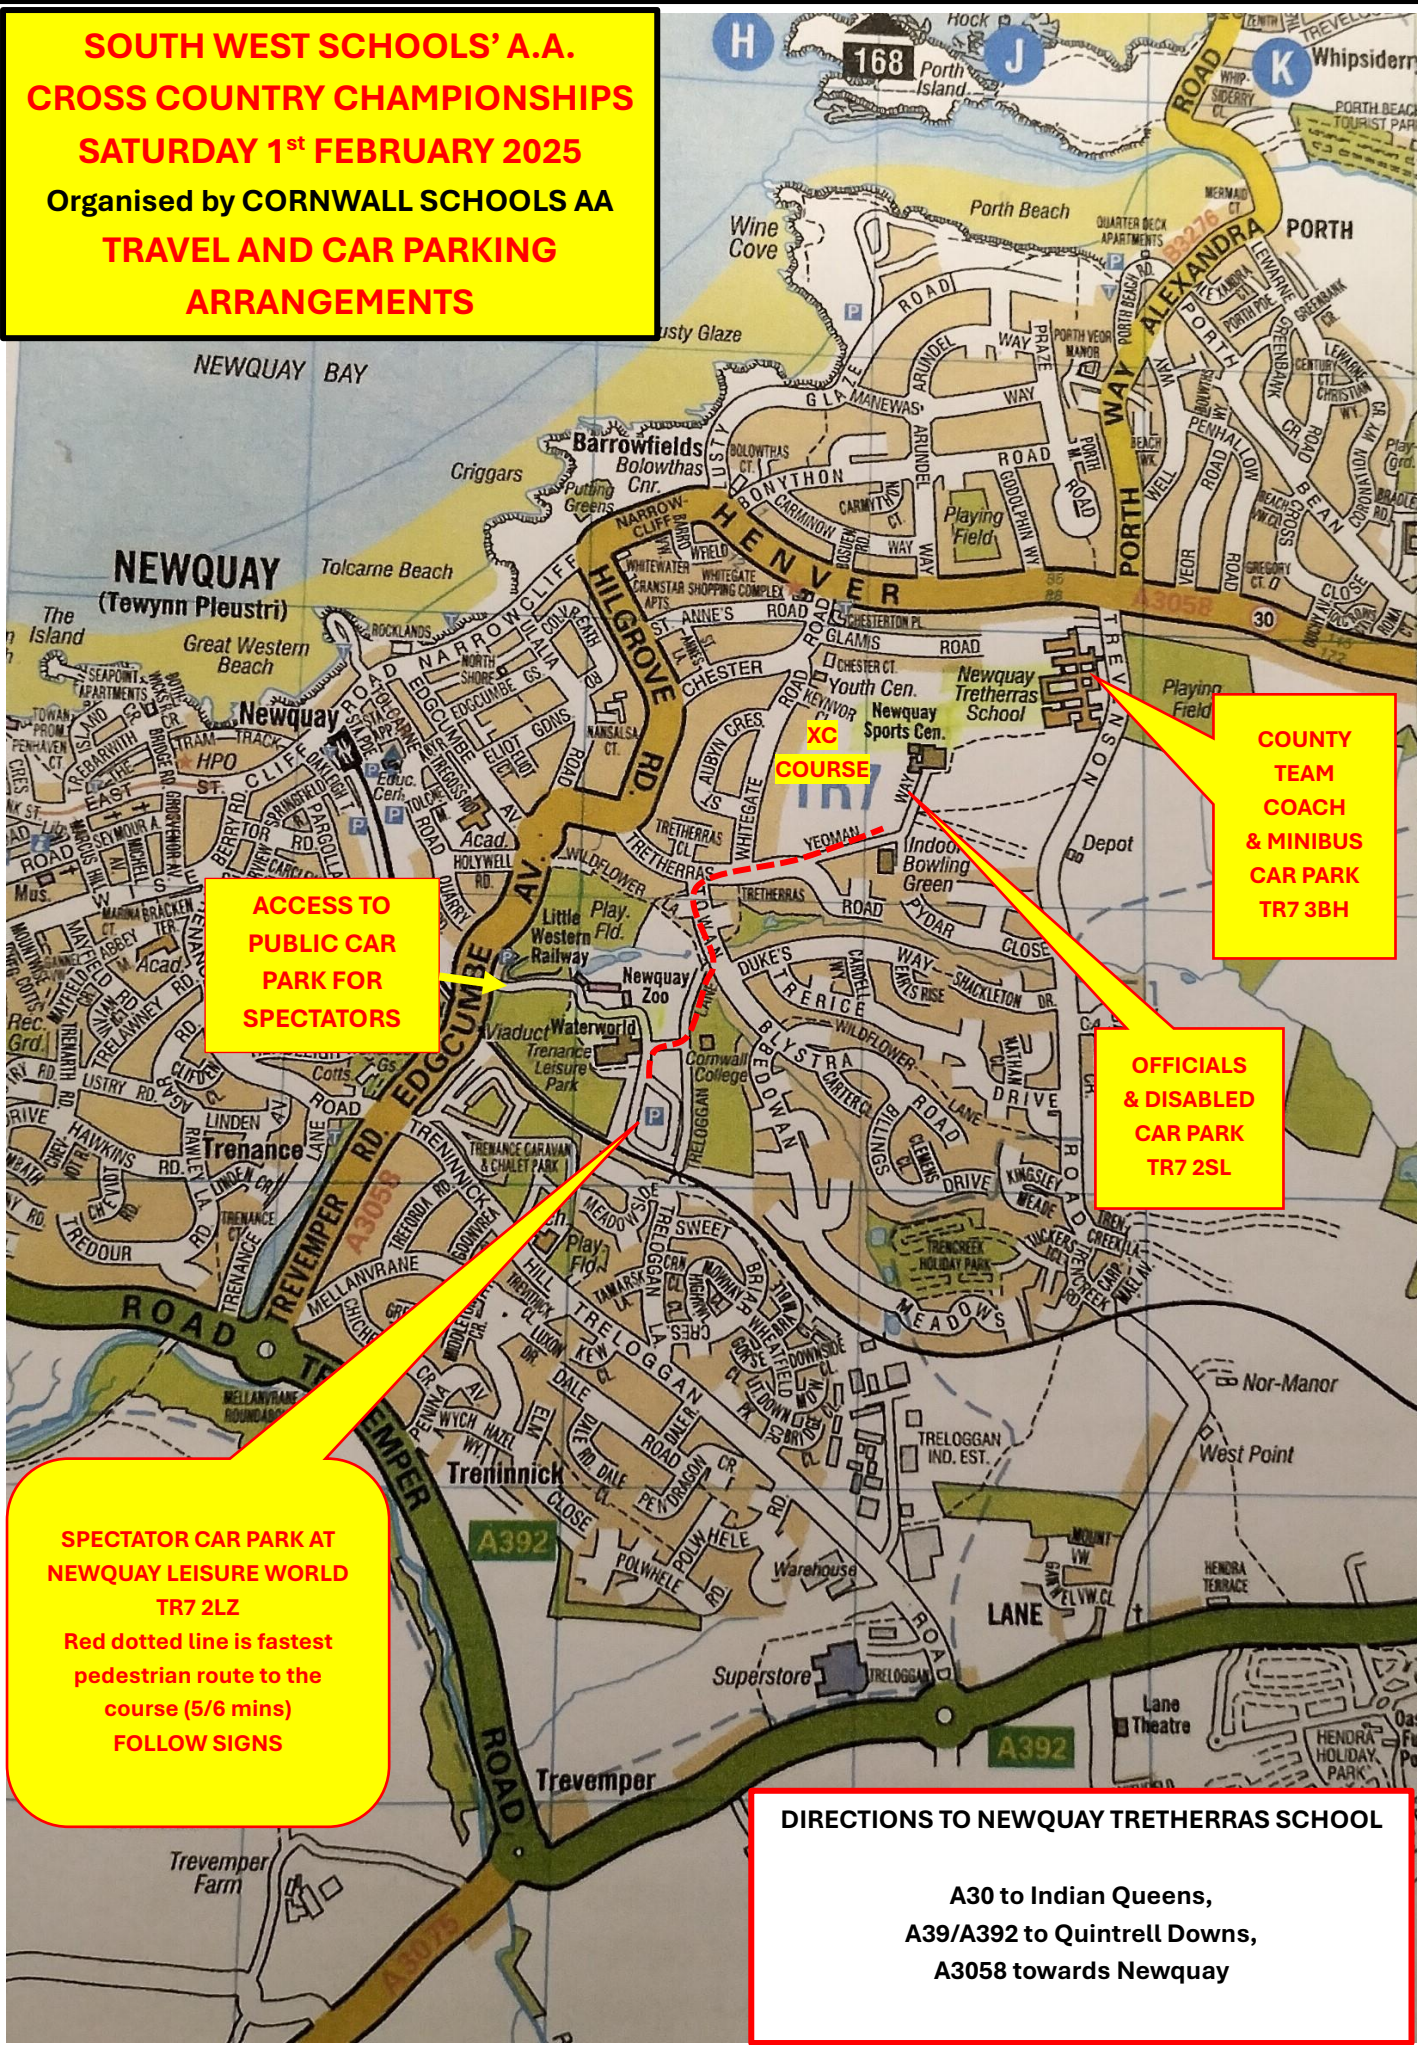

**SOUTH WEST SCHOOLS' A.A.
CROSS COUNTRY CHAMPIONSHIPS
SATURDAY 1ST FEBRUARY 2025**
Organised by **CORNWALL SCHOOLS AA**
**TRAVEL AND CAR PARKING
ARRANGEMENTS**

**ACCESS TO
PUBLIC CAR
PARK FOR
SPECTATORS**

**COUNTY
TEAM
COACH
& MINIBUS
CAR PARK
TR7 3BH**

**OFFICIALS
& DISABLED
CAR PARK
TR7 2SL**

**SPECTATOR CAR PARK AT
NEWQUAY LEISURE WORLD
TR7 2LZ**
Red dotted line is fastest
pedestrian route to the
course (5/6 mins)
FOLLOW SIGNS

DIRECTIONS TO NEWQUAY TRETHERRAS SCHOOL

A30 to Indian Queens,
A39/A392 to Quintrell Downs,
A3058 towards Newquay